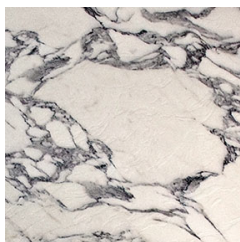

## ETERNEL SANS TEMPS BENCH

Grey Carnico Marble  
Italy

White Arabescato Marble  
Italy

European Walnut

+ Stainless Steel

+ Brass

L 145 x W 51 x H 45 cm

L 57 x W 20 x H 17,7 inch