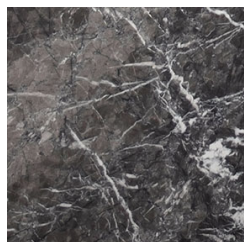

## ETERNEL SANS TEMPS BENCH

Grey Carnico Marble  
Italy

White Arabescato Marble  
Italy

European Walnut

+ Stainless Steel

+ Brass

L 145 x W 51 x H 45 cm

L 57 x W 20 x H 17,7 inch