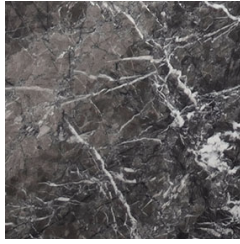

VERENA BRAUSCH

ETERNEL SANS TEMPS COFFEE TABLE

Blue Sodalite Marble
Brasil

Grey Carnico Marble
Italy

White Arabescato Marble
Italy

Stainless Steel
+ Stainless Steel

European Walnut

L 110 x W 88 x H 37 cm, Ø 77 cm