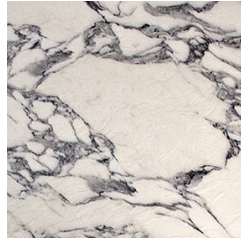

VERENA BRAUSCH

ETERNEL SANS TEMPS COFFEE TABLE

Blue Sodalite Marble
Brasil

Grey Carnico Marble
Italy

White Arabescato Marble
Italy

Stainless Steel
+ Stainless Steel

European Walnut

L 110 x W 88 x H 37 cm, Ø 77 cm