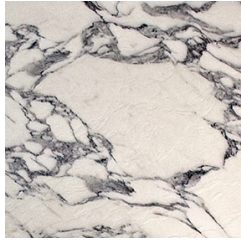

White Arabescato Marble
Italy