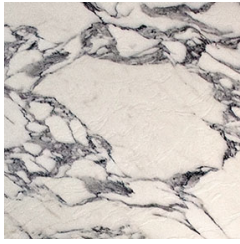

VERENA BRAUSCH

ETERNEL SANS TEMPS DINING TABLE OVAL

Travertin Romain

White Arabescato Marble
Italy

Walnut

Grey Carnico Marble
Italy

Ø 160 cm x H 75 cm

Ø 63 inch x H 29,5 inch