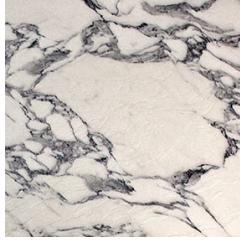

VERENA BRAUSCH

ETERNEL SANS TEMPS DINING TABLE ROUND

Grey Carnico Marble
Italy

White Arabescato Marble
Italy

Walnut

+ Brass

+ Stainless Steel

Ø 160 cm x H 75 cm

VERENA BRAUSCH

ETERNEL SANS TEMPS DINING TABLE OVAL

Travertin Romain

White Arabescato Marble
Italy

Walnut

Grey Carnico Marble
Italy

Ø 160 cm x H 75 cm

Ø 63 inch x H 29,5 inch