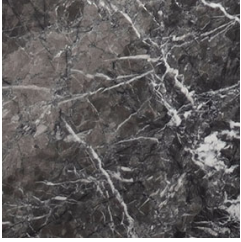

VERENA BRAUSCH

ETERNEL SANS TEMPS DINING TABLE ROUND

Grey Carnico Marble
Italy

White Arabescato Marble
Italy

Walnut

+ Brass

+ Stainless Steel

Ø 160 cm x H 75 cm

VERENA BRAUSCH

ETERNEL SANS TEMPS DINING TABLE OVAL

Travertin Romain

White Arabescato Marble
Italy

Walnut

Grey Carnico Marble
Italy

Ø 160 cm x H 75 cm

Ø 63 inch x H 29,5 inch