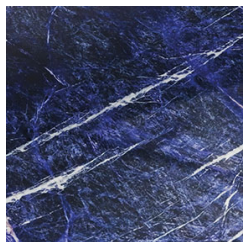

VERENA BRAUSCH

ETERNEL SANS TEMPS SIDE TABLE

Blue Sodalite Marble
Brasil

Grey Carnico Marble
Italy

White Arabescato Marble
Italy

Black oak

Walnut

+ Stainless Steel