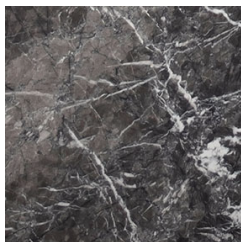

VERENA BRAUSCH

ETERNEL SANS TEMPS SIDE TABLE

Blue Sodalite Marble
Brasil

Grey Carnico Marble
Italy

White Arabescato Marble
Italy

Black oak

Walnut

+ Stainless Steel