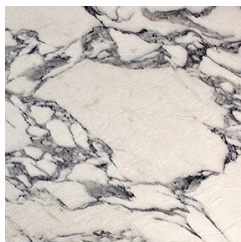

VERENA BRAUSCH

ETERNEL SANS TEMPS SIDE TABLE

Blue Sodalite Marble
Brasil

Grey Carnico Marble
Italy

White Arabescato Marble
Italy

Black oak

Walnut

+ Stainless Steel

PRODUCTION TIME 14-16 WEEKS

59 cm / 23,2 inch

47 cm / 18,5 inch

45 cm / 17,7 inch