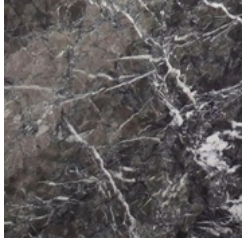

VERENA BRAUSCH

ETERNEL SANS TEMPS DINING TABLE OVAL

Grey Carnico Marble
Italy