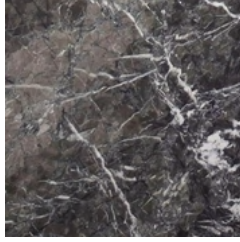

Grey Carnico Marble
Italy