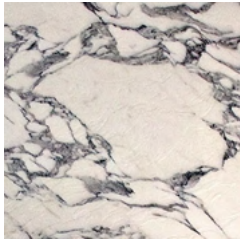

White Arabescato Marble
Italy