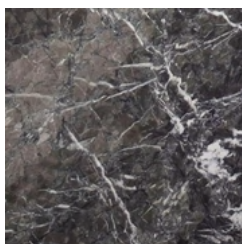

## ETERNEL SANS TEMPS COFFEE TABLE

Blue Sodalite Marble  
Brasil

Grey Carnico Marble  
Italy

White Arabescato Marble  
Italy

Stainless Steel  
+ Stainless Steel

European Walnut

L 110 x W 88 x H 37 cm, Ø 77 cm