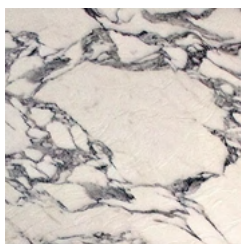

## ETERNEL SANS TEMPS COFFEE TABLE

Blue Sodalite Marble  
Brasil

Grey Carnico Marble  
Italy

White Arabescato Marble  
Italy

Stainless Steel  
+ Stainless Steel

European Walnut

L 110 x W 88 x H 37 cm, Ø 77 cm