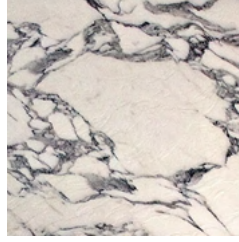

## ETERNEL SANS TEMPS SIDE TABLE

Blue Sodalite Marble  
Brasil

Grey Carnico Marble  
Italy

White Arabescato Marble  
Italy

Black oak

Walnut

+ Stainless Steel

L 59 x W 47 x H 45 cm, Ø 35 cm