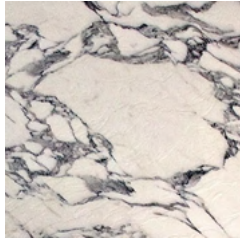

White Arabescato Marble
Italy