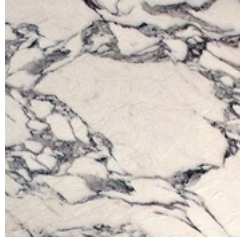

White Arabescato Marble
Italy