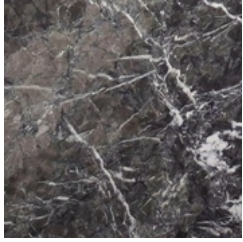

VERENA BRAUSCH

ETERNEL SANS TEMPS BENCH

Grey Carnico Marble
Italy