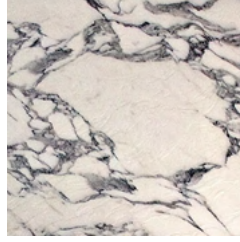

White Arabescato Marble
Italy