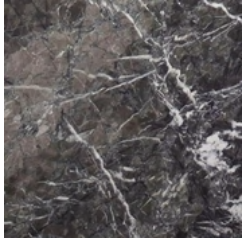

## ETERNEL SANS TEMPS DINING TABLE ROUND

Grey Carnico Marble  
Italy

White Arabescato Marble  
Italy

Walnut

+ Brass

+ Stainless Steel

Ø 160 cm x H 75 cm

Ø 63 inch x H 29,5 inch