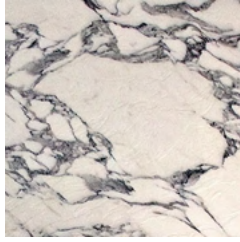

White Arabescato Marble
Italy