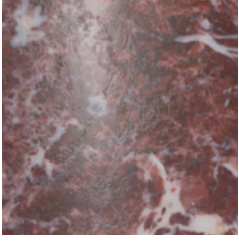

VERENA BRAUSCH

JEU DES SENSE BOWL

Red Albania Rosso