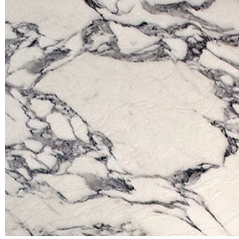

VERENA BRAUSCH

JEU DES SENSE BOWL

Red Albania Rosso

Vert des Apes
France

White Arabescato Marble
Italy

Pierre des Lense

White Onyx

W 60 x D 25 x H 18 cm

W 23,6 x D 9,5 x H 7,1 inch

MADE IN FRANCE BY ATELIERS SAINT-JACQUES

OTHER FINISHES ON REQUEST

PRODUCTION TIME 14-16 WEEKS

60 cm / 23,6 inch

25 cm / 9,5 inch

18 cm / 7,1 inch