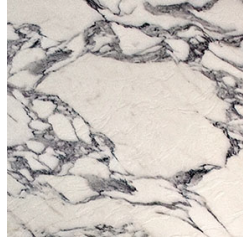

W 145 x D 51 x H 45 cm

W 57 x D 20 x H 17,7 inch

145 cm / 57 inch

VERENA BRAUSCH

CARNICO MARBLE

ARABESCATO MARBLE

+ STAINLESS STEEL

+ BRASS