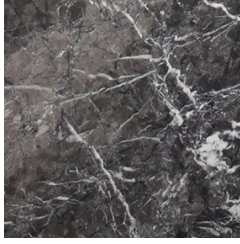

W 145 x D 51 x H 45 cm

W 57 x D 20 x H 17,7 inch

145 cm / 57 inch

VERENA BRAUSCH

CARNICO MARBLE

ARABESCATO MARBLE

+ STAINLESS STEEL

+ BRASS