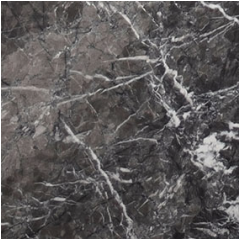

PRODUCTION TIME 14-16 WEEKS

W 110 x D 88 x H 37 cm, Ø 77 cm

W 43,3 x D 34,6 x H 14,5 inch, Ø 30,3 inch

110 cm / 43,3 inch

88 cm / 34,6 inch

37 cm / 14,5 inch

VERENA BRAUSCH

CARNICO MARBLE

ARABESCATO MARBLE

SODALITE MARBLE

WALNUT

STAINLESS STEEL