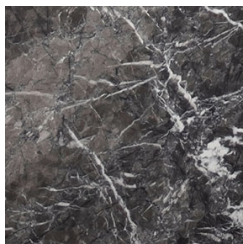

L 94,5 x W 43,3 x H 29,5 inch / L118,1 x 54 x 29,5 inch

240 cm / 94,5 inch

110 / 43,3 inch

75 cm / 29,5 inch

VERENA BRAUSCH

CARNICO MARBLE

ARABESCATO MARBLE

WALNUT

+ LEGS STAINLESS STEEL

+ LEGS BRASS

EDITIONAL COLORS, UNIFORMLY

ALBANIA ROSSO
MARBLE

PIANO LACQUER
PROVENCE
LEGS NOT VISIBLE

BLACK EDITION

BLACK OAK

+ LEGS BLACK PIANO
LACQUER