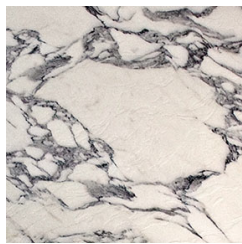

L 94,5 x W 43,3 x H 29,5 inch / L118,1 x 54 x 29,5 inch

240 cm / 94,5 inch

110 / 43,3 inch

75 cm / 29,5 inch

VERENA BRAUSCH

CARNICO MARBLE

ARABESCATO MARBLE

WALNUT

+ LEGS STAINLESS STEEL

+ LEGS BRASS

EDITIONAL COLORS, UNIFORMLY

ALBANIA ROSSO
MARBLE

PIANO LACQUER
PROVENCE
LEGS NOT VISIBLE

BLACK EDITION

BLACK OAK

+ LEGS BLACK PIANO
LACQUER