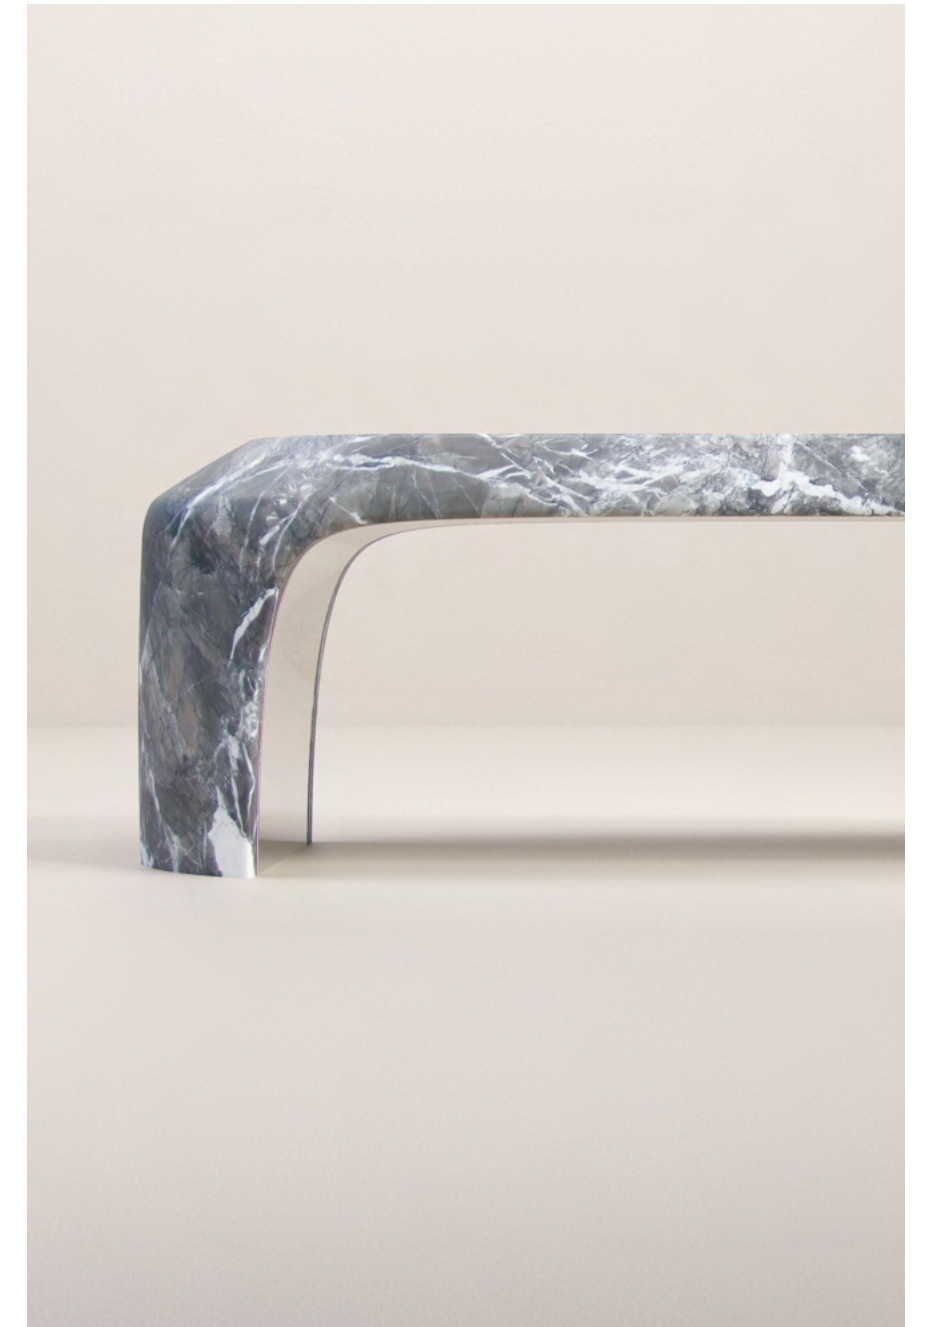

**VERENA BRAUSCH**

ETERNEL SANS TEMPS DINING TABLE ROUND – CARNICO MARBLE – Ø 160 cm x H 75 cm

ETERNEL SANS TEMPS COFFEE TABLE – ARABESCATO MARBLE – W 110 x D 88 x H 37 cm, Ø 77 cm

ETERNEL SANS TEMPS DINING TABLE OVAL - WALNUT + BRASS - W 240 x D 110 x H 75 cm

## ODE TO THE UNIVERSE

The objects express the timelessness of being. The flowing straight lines, the exquisite materials as well as the clean and outstanding proportions are an ode to the universe. They are at once monuments to our primordial past and ethereal dispatches from an innovative future bespeaking the circularity of time and the mysteries of the universe. The collection is an ode to the riches of the world we know and a portal to places we have yet to discover.

[www.verenabrausch.com](http://www.verenabrausch.com) - [info@verenabrausch.com](mailto:info@verenabrausch.com)

ETERNEL SANS TEMPS SIDE TABLE - WALNUT + STAINLESS STEEL - W 59 x D 47 x H 45 cm, Ø 35 cm