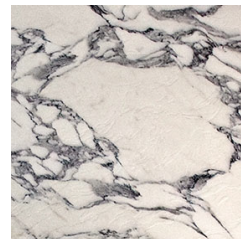

VERENA BRAUSCH

JEU DES SENS BOWL

OTHER FINISHES ON REQUEST

PRODUCTION TIME 14-16 WEEKS

W 60 x D 25 x H 18 cm

W 23,6 x D 9,5 x H 7,1 inch

60 cm / 23,6 inch

25 cm / 9,5 inch

18 cm / 7,1 inch

ALBANIA ROSSO MARBLE
MADE BY ATELIERS
SAINT-JACQUES

ARABESCATO MARBLE
MADE IN ITALY

PIETRA BIANCA DI
VICENZA
MADE IN ITALY

WHITE ONYX
MADE BY ATELIERS
SAINT-JACQUES