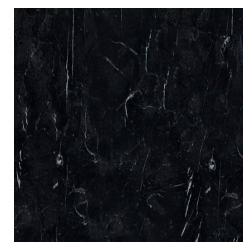

VERENA BRAUSCH

UNIVERSE COFFEE TABLE

LIMITED EDITION 12
SERIAL NUMBER AND CERTIFICATE OF AUTHENTICITY

MADE IN ITALY
OTHER FINISHES ON REQUEST

PRODUCTION TIME 14-16 WEEKS

TRAVERTIN OSSO

BLACK MARQUINIA
UNITO MARBLE

W 180 x D 100 x H 35 cm

W 70,9 x D 39,4 x H 13,8 inch

180 cm / 70,9 inch

100 cm / 39,4 inch

35 cm / 13,8 inch