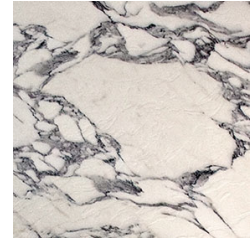

VERENA BRAUSCH

WOW VASE

OTHER FINISHES ON REQUEST

PRODUCTION TIME 14-16 WEEKS

W 22 x D 22 x H 35 cm

W 8,6 x D 8,6 x H 13,8 inch

22 cm / 8,6 inch

35 cm / 13,8 inch

22 cm / 8,6 inch

ALBANIA ROSSO MARBLE
MADE BY ATELIERS
SAINT-JACQUES

ARABESCATO MARBLE
MADE IN ITALY

PIETRA BIANCA DI
VICENZA
MADE IN ITALY

WHITE ONYX
MADE BY ATELIERS
SAINT-JACQUES